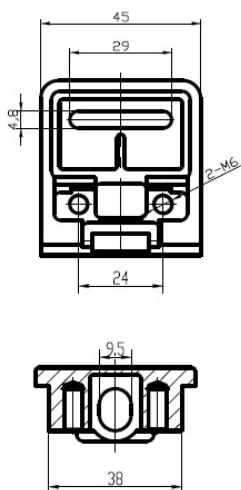

PRODUCT SHEET

Description:

Glass Clamp "Square" 45x47x27mm, SS304-SSS, $\varnothing$ 48,3mm Tube, 6-10,76mm Glass Thickness, No Safety Pin & No Cushions, (Cushion Model D) Max Load Capacity Pr.Pcs: 25Kg

Item number:

22.10.603-9

Units	Box	Carton	HS Code	Barcode
Pcs.	4	40	8302419000	
				5704866476225

SISO A/S

Mileparken 11
DK-2740 Skovlunde
Denmark
VAT: DK 24786013

Phone +45 45 830 900

www.siso.dk
siso@siso.dk

Danske Bank
Nytorv Branch
Copenhagen
SWIFT: DABADKKK

Account no.
4180 3112 112936
IBAN Account
DK7230003112112936