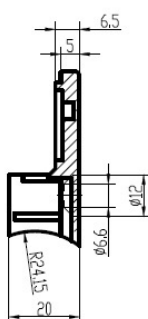

PRODUCT SHEET

Description:

Glass Clamp "Square" 45x47x27mm, SS304-SSS, $\varnothing$ 48,3mm Tube, 6-10,76mm Glass Thickness, No Safety Pin & No Cushions, (Cushion Model D) Max Load Capacity Pr.Pcs: 25Kg

Item number:

22.10.603-9

Units	Box	Carton	HS Code	Barcode
Pcs.	4	40	8302419000	
				5704866476225

SISO A/S

Mileparken 11
DK-2740 Skovlunde
Denmark
VAT: DK 24786013

Phone +45 45 830 900

www.siso.dk
siso@siso.dk

Danske Bank
Nytorv Branch
Copenhagen
SWIFT: DABADKKK

Account no.
4180 3112 112936
IBAN Account
DK7230003112112936