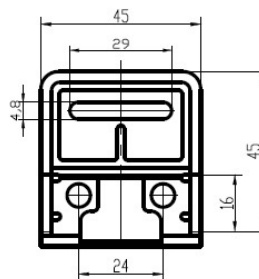

PRODUCT SHEET

Description:

Glass Clamp "Square" 45x47x27mm, SS304-SSS, $\varnothing$ 48,3mm Tube, 6-10,76mm Glass Thickness, No Safety Pin & No Cushions, (Cushion Model D) Max Load Capacity Pr.Pcs: 25Kg

Item number:

22.10.603-9

Units	Box	Carton	HS Code	Barcode
Pcs.	4	40	8302419000	
				5704866476225

SISO A/S

Mileparken 11
DK-2740 Skovlunde
Denmark
VAT: DK 24786013

Phone +45 45 830 900

www.siso.dk
siso@siso.dk

Danske Bank
Nytorv Branch
Copenhagen
SWIFT: DABADKKK

Account no.
4180 3112 112936
IBAN Account
DK7230003112112936