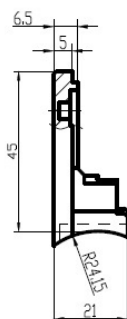

PRODUCT SHEET

Description:

Glass Clamp "Square" 45x47x27mm, SS304-SSS, $\varnothing$ 48,3mm Tube, 6-10,76mm Glass Thickness, No Safety Pin & No Cushions, (Cushion Model D) Max Load Capacity Pr.Pcs: 25Kg

Item number:

22.10.603-9

Units	Box	Carton	HS Code	Barcode
Pcs.	4	40	8302419000	
				5704866476225

SISO A/S

Mileparken 11
DK-2740 Skovlunde
Denmark
VAT: DK 24786013

Phone +45 45 830 900

www.siso.dk
siso@siso.dk

Danske Bank
Nytorv Branch
Copenhagen
SWIFT: DABADKKK

Account no.
4180 3112 112936
IBAN Account
DK7230003112112936